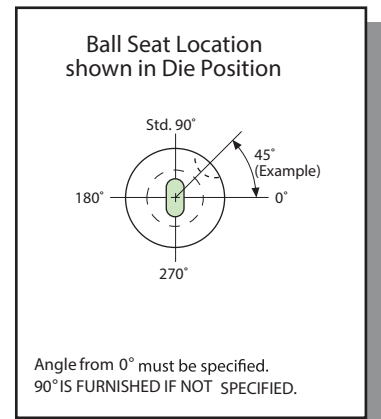

Ball-Lock Button Light-Duty

BBL_

Ordering Example:
(10) BBLR 20-32 A2 P9,8

Ordering Example:
(10) BBLO 13-32 A2 P4.4 W1.3 BS-90°

A2, R/c 60-63 double tempered

Type	"D"	Land "B"	Length "L"	Min. "p"	Max. "p"	Max. "R"
BBLR	13	4.0	32	1.5	5.0	5.8
BBLR	16	5.0	32	3.2	7.2	8.0
BBLR	20	5.0	32	4.0	11.0	11.9
BBLR	25	6.0	32	8.0	15.0	16.0
BBLR	32	6.0	32	11.0	19.0	20.0
BBLR	38	8.0	32	16.5	26.0	27.0

Type	"D"	Land "B"	Overall Length "L"	Min. "W"	Max. "P"/"G"	Max. "R"
BBL_	13	4.0	32	1.2	5.0	5.8
BBL_	16	5.0	32	2.0	7.2	8.0
BBL_	20	5.0	32	2.4	11.0	11.9
BBL_	25	6.0	32	4.0	15.0	16.0
BBL_	32	6.0	32	4.8	19.0	20.0
BBL_	38	8.0	32	6.4	26.0	27.0