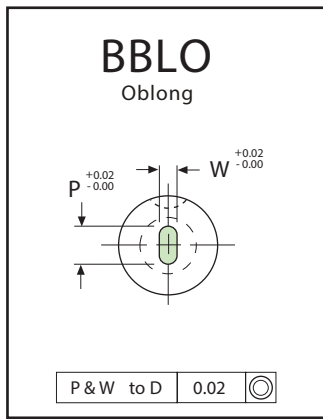

Ball-Lock Button Light-Duty

BBL_

Ordering Example:
(10) BBLR 20-32 A2 P9,8

Ordering Example:
(10) BBLO 13-32 A2 P4.4 W1.3 BS-90°

A2, R/c 60-63 double tempered

Type	"D"	Land "B"	Length "L"	Min. "p"	Max. "p"	Max. "R"
BBLR	13	4.0	32	1.5	5.0	5.8
BBLR	16	5.0	32	3.2	7.2	8.0
BBLR	20	5.0	32	4.0	11.0	11.9
BBLR	25	6.0	32	8.0	15.0	16.0
BBLR	32	6.0	32	11.0	19.0	20.0
BBLR	38	8.0	32	16.5	26.0	27.0

Type	"D"	Land "B"	Overall Length "L"	Min. "W"	Max. "P"/"G"	Max. "R"
BBL_	13	4.0	32	1.2	5.0	5.8
BBL_	16	5.0	32	2.0	7.2	8.0
BBL_	20	5.0	32	2.4	11.0	11.9
BBL_	25	6.0	32	4.0	15.0	16.0
BBL_	32	6.0	32	4.8	19.0	20.0
BBL_	38	8.0	32	6.4	26.0	27.0