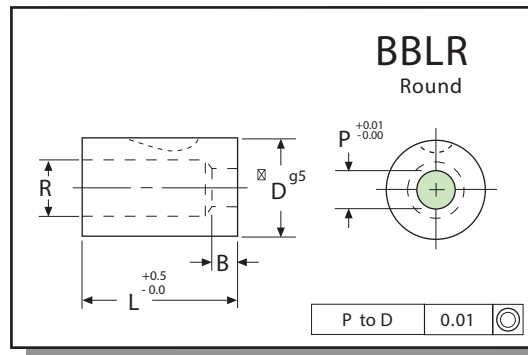

Ball-Lock Button Light-Duty

BBL_

Ordering Example:
(10) BBLR 20-32 A2 P9,8

Ordering Example:
(10) BBLO 13-32 A2 P4.4 W1.3 BS-90°

A2, R/c 60-63 double tempered

Type	"D"	Land "B"	Length "L"	Min. "p"	Max. "p"	Max. "R"
BBLR	13	4.0	32	1.5	5.0	5.8
BBLR	16	5.0	32	3.2	7.2	8.0
BBLR	20	5.0	32	4.0	11.0	11.9
BBLR	25	6.0	32	8.0	15.0	16.0
BBLR	32	6.0	32	11.0	19.0	20.0
BBLR	38	8.0	32	16.5	26.0	27.0

Type	"D"	Land "B"	Overall Length "L"	Min. "W"	Max. "P"/"G"	Max. "R"
BBL_	13	4.0	32	1.2	5.0	5.8
BBL_	16	5.0	32	2.0	7.2	8.0
BBL_	20	5.0	32	2.4	11.0	11.9
BBL_	25	6.0	32	4.0	15.0	16.0
BBL_	32	6.0	32	4.8	19.0	20.0
BBL_	38	8.0	32	6.4	26.0	27.0