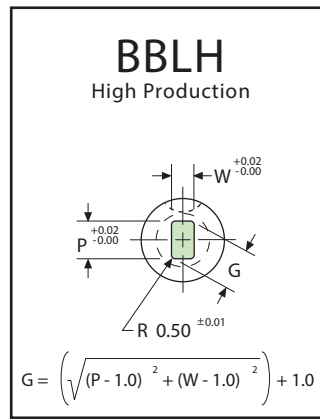

Ball-Lock Button Light-Duty

BBL_

Ordering Example:
(10) BBLR 20-32 A2 P9,8

Ordering Example:
(10) BBLO 13-32 A2 P4.4 W1.3 BS-90°

A2, R/c 60-63 double tempered

Type	"D"	Land "B"	Length "L"	Min. "p"	Max. "p"	Max. "R"
BBLR	13	4.0	32	1.5	5.0	5.8
BBLR	16	5.0	32	3.2	7.2	8.0
BBLR	20	5.0	32	4.0	11.0	11.9
BBLR	25	6.0	32	8.0	15.0	16.0
BBLR	32	6.0	32	11.0	19.0	20.0
BBLR	38	8.0	32	16.5	26.0	27.0

Type	"D"	Land "B"	Overall Length "L"	Min. "W"	Max. "P"/"G"	Max. "R"
BBL_	13	4.0	32	1.2	5.0	5.8
BBL_	16	5.0	32	2.0	7.2	8.0
BBL_	20	5.0	32	2.4	11.0	11.9
BBL_	25	6.0	32	4.0	15.0	16.0
BBL_	32	6.0	32	4.8	19.0	20.0
BBL_	38	8.0	32	6.4	26.0	27.0