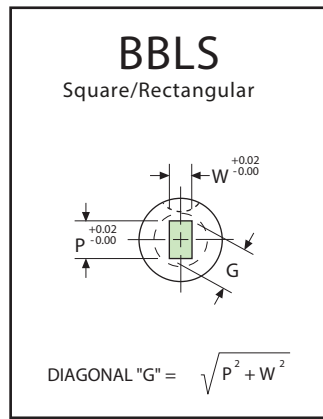

Ball-Lock Button Light-Duty

BBL_

Ordering Example:
(10) BBLR 20-32 A2 P9,8

Ordering Example:
(10) BBLO 13-32 A2 P4.4 W1.3 BS-90°

A2, R/c 60-63 double tempered

Type	"D"	Land "B"	Length "L"	Min. "p"	Max. "p"	Max. "R"
BBLR	13	4.0	32	1.5	5.0	5.8
BBLR	16	5.0	32	3.2	7.2	8.0
BBLR	20	5.0	32	4.0	11.0	11.9
BBLR	25	6.0	32	8.0	15.0	16.0
BBLR	32	6.0	32	11.0	19.0	20.0
BBLR	38	8.0	32	16.5	26.0	27.0

Type	"D"	Land "B"	Overall Length "L"	Min. "W"	Max. "P"/"G"	Max. "R"
BBL_	13	4.0	32	1.2	5.0	5.8
BBL_	16	5.0	32	2.0	7.2	8.0
BBL_	20	5.0	32	2.4	11.0	11.9
BBL_	25	6.0	32	4.0	15.0	16.0
BBL_	32	6.0	32	4.8	19.0	20.0
BBL_	38	8.0	32	6.4	26.0	27.0